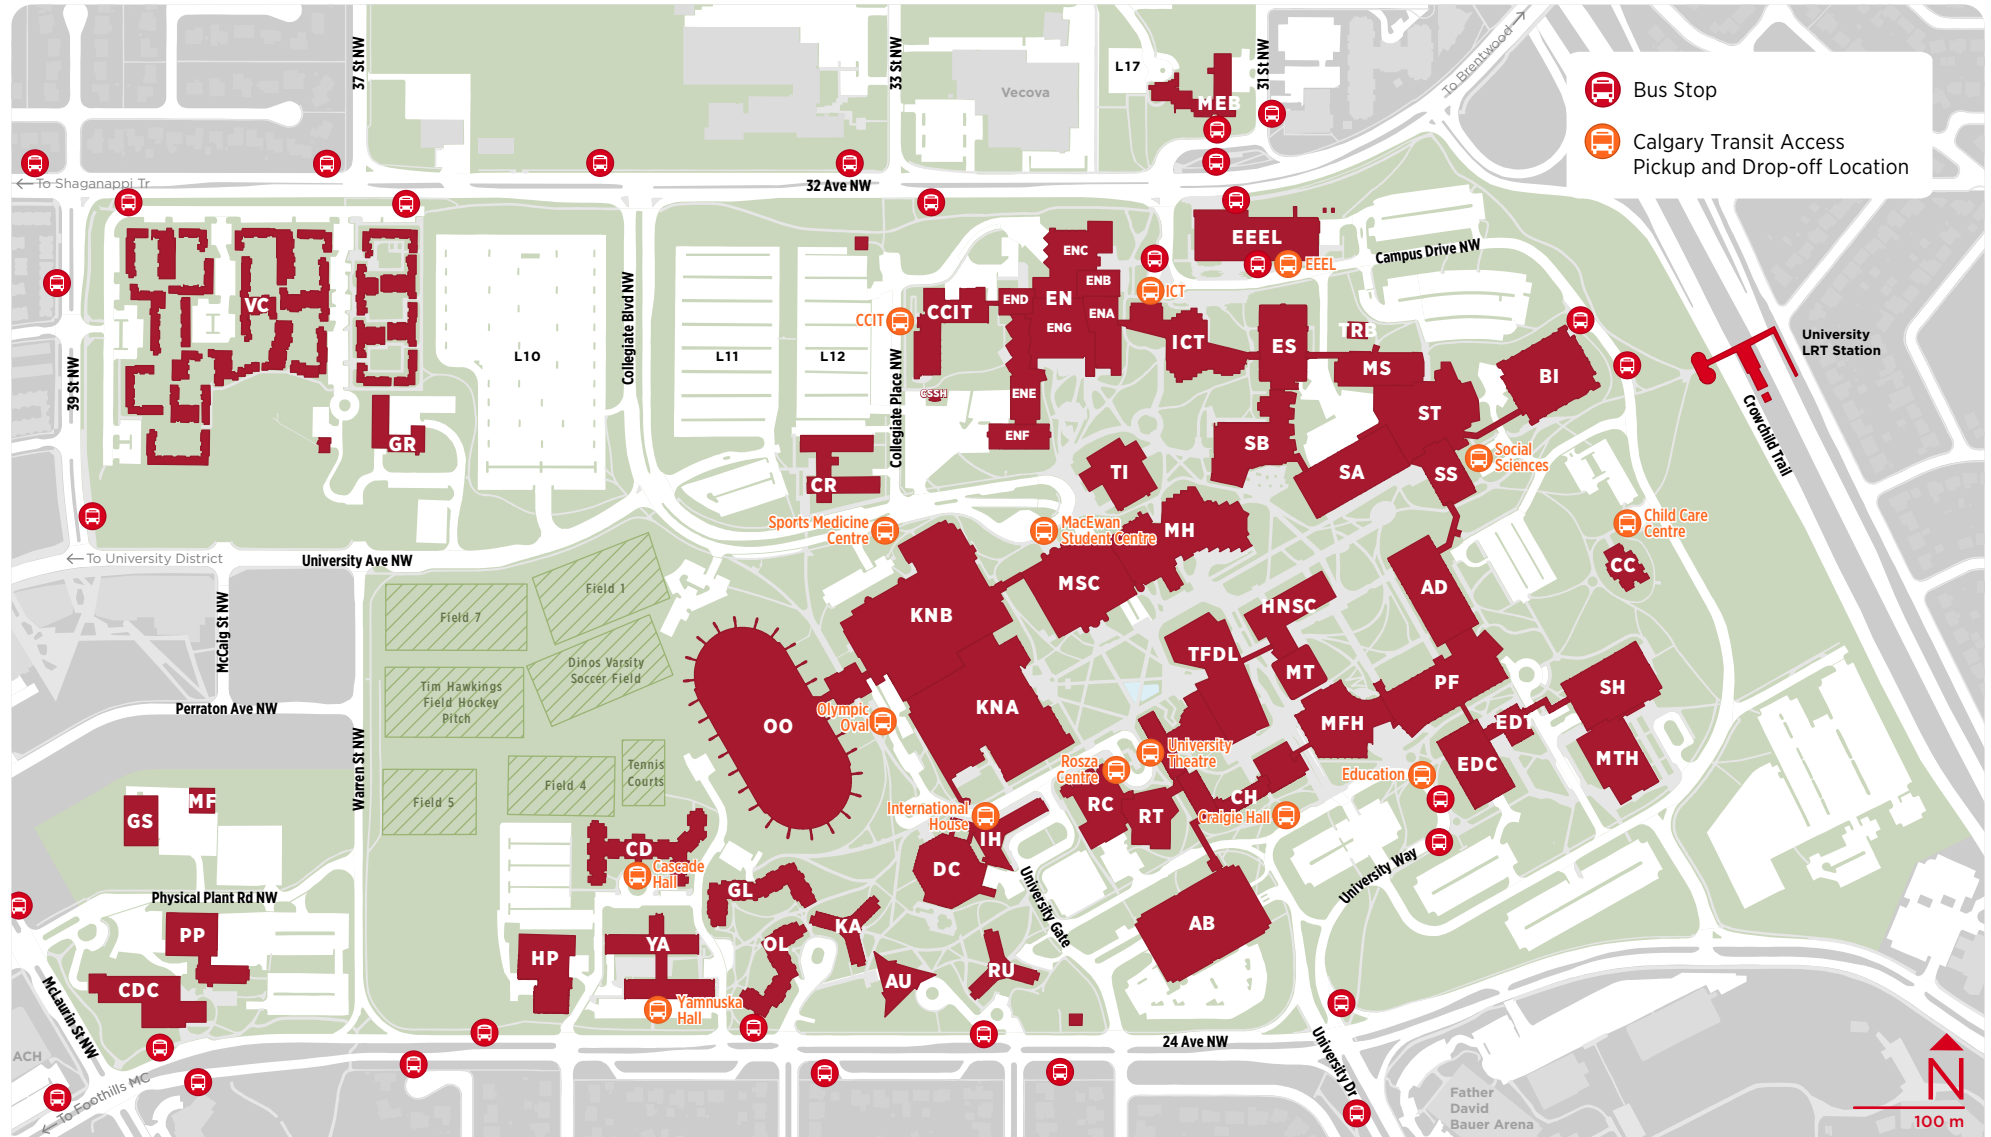

Main Campus Transit ucalgary.ca/map

AB Art Building & Parkade	CH Craigie Hall Blocks C-G (University Theatre)	ES Earth Sciences	KNA Kinesiology Block A	MTH Mathison Hall	SH Scurfield Hall
AD Administration	CR Crowsnest Hall	GL Glacier Hall	KNB Kinesiology Block B	OL Olympus Hall	SS Social Sciences
AU Aurora Hall	CSSH Cenovus Spo'pi Solar House	GR Grounds Building	MEB Suncor Building (Mechanical Engineering)	OO Olympic Oval	ST Science Theatres
BI Biological Sciences	DC Dining Centre	GS General Services Building	MF Materials Handling	PF Professional Faculties	TFDL Taylor Family Digital Library
CC Child Care Centre	EDC Education Classrooms	HNSC Hunter Student Commons	MFH Murray Fraser Hall	PP Physical Plant	TI Taylor Institute for Teaching & Learning
CCIT Calgary Centre for Innovative Technology	EDT Education Tower	HP Heating Plant	MH MacEwan Hall	RC Rosza Centre	TRB Rundle Hall
CD Cascade Hall	EEEL Energy Environment Experiential Learning	ICT Information & Communications Technology	MS Mathematical Sciences	RT Reeve Theatre	VC Varsity Courts
CDC Child Development Centre	EN Schulich School of Engineering	IH International House	MSC MacEwan Student Centre	RU Rundle Hall	YA Yamnuska Hall
		KA Kananaskis Hall	MT MacKimmie Tower	SA Science A	
				SB Science B	